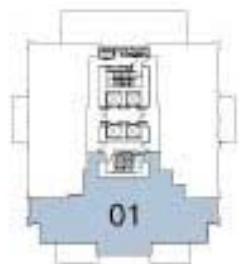

Landmark Levels

Floors 31 and 32:

Landmark Levels

Floor 31 - 32

Three Bedroom plus Den

Suite 2640 sq.ft. Balconies 362 sq.ft. Total 3002 sq.ft (approx.)

3201*

3101

* Balcony size vary

Landmark Levels

Floor 31 - 32

Three Bedroom plus Den

Suite 1999 sq.ft. Balconies 640 sq.ft. Total 2639 sq.ft (approx.)

3202*
3102

* Floor plan & Balcony size vary

Landmark Levels

Floor 31 - 32

Three Bedroom plus Den

Suite 2079 sq.ft. Balconies 640 sq.ft. Total 2719 sq.ft (approx.)

3203^{*}

3103

* Floor plan & Balcony size vary