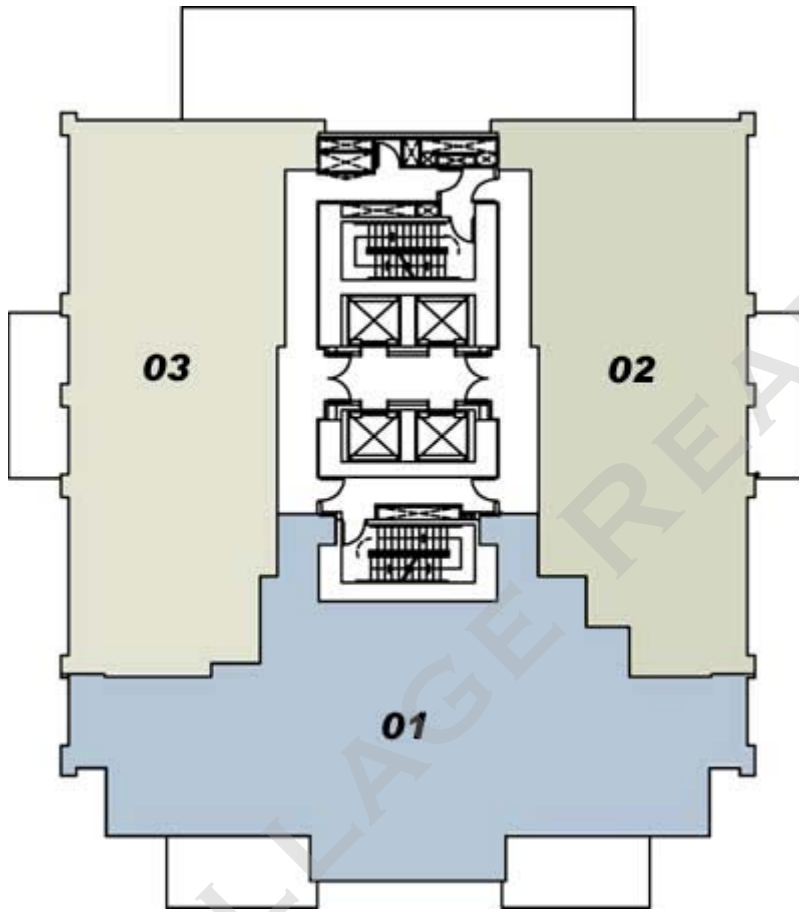

Landmark Levels

Floors 31 and 32:

Landmark Levels

Floor 31 - 32

Three Bedroom plus Den

Suite 2640 sq.ft. Balconies 362 sq.ft. Total 3002 sq.ft (approx.)

3201*

3101

* Balcony size vary

Landmark Levels

Floor 31 - 32

Three Bedroom plus Den

Suite 1999 sq.ft. Balconies 640 sq.ft. Total 2639 sq.ft (approx.)

3202*
3102

* Floor plan & Balcony size vary

Landmark Levels

Floor 31 - 32

Three Bedroom plus Den

Suite 2079 sq.ft. Balconies 640 sq.ft. Total 2719 sq.ft (approx.)

3203^{*}

3103

* Floor plan & Balcony size vary